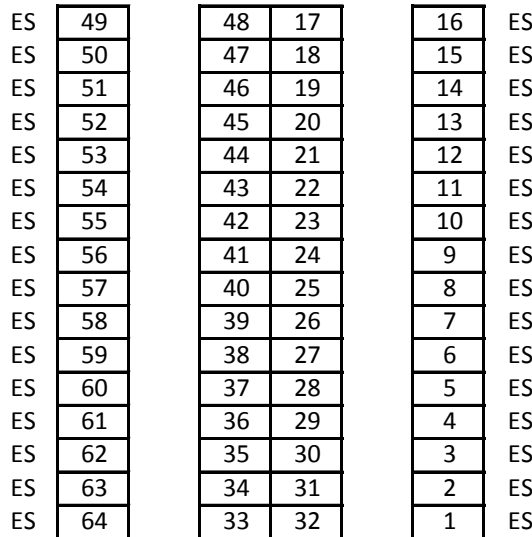

STAIRS BY CHOICE TO UNLOAD

RAMP IS MUCH SAFER

VALLEY Entrance SECTION 17

U MAY UNLOAD

ZAMBONIE TO UNLOAD OUTSIDE

Tunnel to VALLEY Arena

Tunnel to Elev

rev. 8/22/13 bi