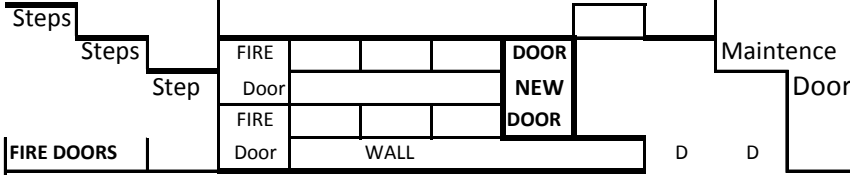

CHRISTMAS AT WINGS

WEST END

1/10/15 bi

N
O
R
T
H

S
I
D
E

Maintenance Building

WINGS ENTIRE BUILDING LAY OUT. ARENA - CONCOURSE - LOBBY

S
O
U
T
H

STAIRS BY CHOICE TO UNLOAD

RAMP IS MUCH SAFER

VALLEY Entrance SECTION 17

U MAY UNLOAD

ZAMBONIE TO UNLOAD OUTSIDE

Tunnel to VALLEY Arena

Tunnel to Elev

rev. 8/22/13 bi

RAMP DOOR UNLOADING CONCOURSE

RAMP TO UNLOAD

MAP KEY

- SR = STAIRS
- E - ELEVATOR
- RR - RESTROOM
- ES - STORAGE & ELECTRIC
- D - Door

LOBBY ENTRANCE

LOBBY ENTRANCE

Lower Lounge has restrooms and seating.

FLOOR ARTISTS BRING A 50 FT ext. Cord for requested Electric